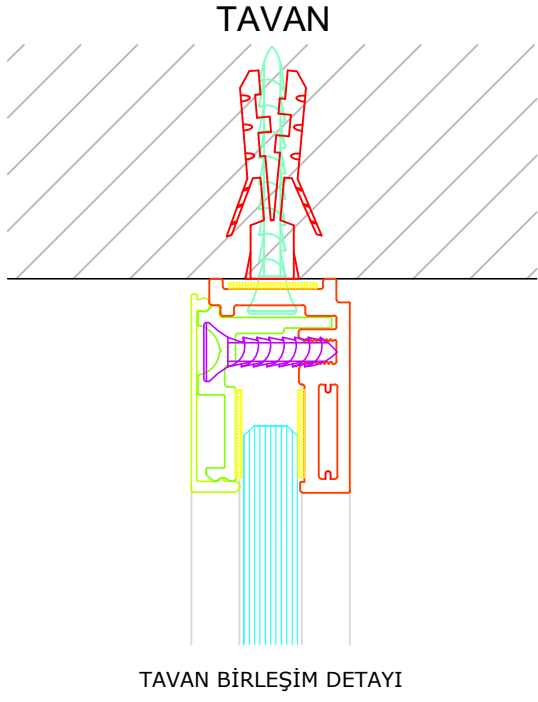

Tek Camlı Cam Cama Bölme Duvar Sistemi

Single Glazed Glass to Glass Partition Wall System

Sistem 300

Tek Camlı Cam Cama Bölme Duvar Sistemi

System 300

Single Glazed Glass to Glass Partition Wall System

BAŞLIK CAM + CAM KANAT TAVAN BİRLEŞİMİ