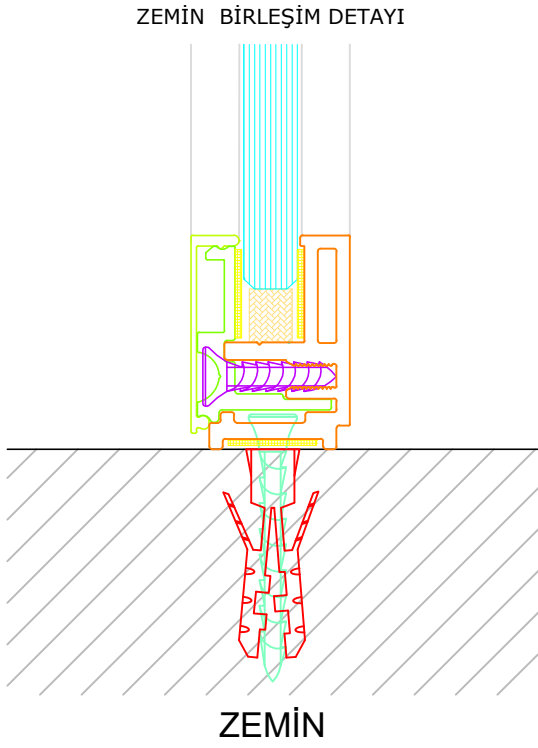

Tek Camlı Cam Cama Bölme Duvar Sistemi

Single Glazed Glass to Glass Partition Wall System

Sistem 300

Tek Camlı Cam Cama Bölme Duvar Sistemi

System 300

Single Glazed Glass to Glass Partition Wall System

BAŞLIK CAM + CAM KANAT TAVAN BİRLEŞİMİ