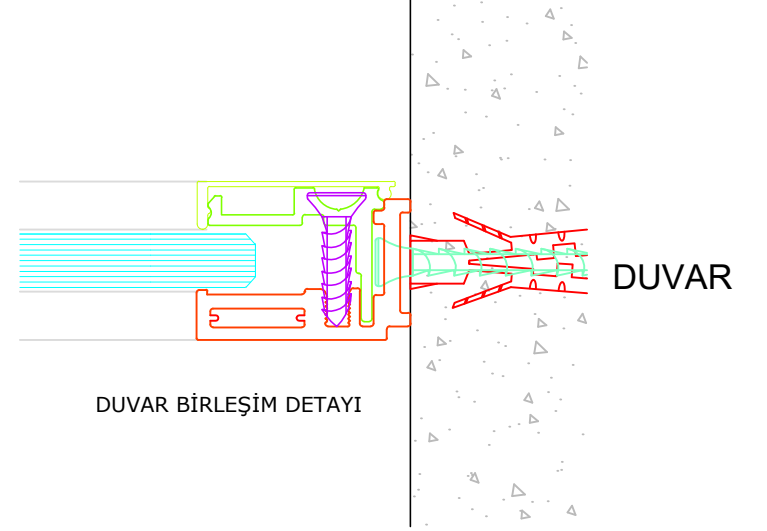

Tek Camlı Cam Cama Bölme Duvar Sistemi

Single Glazed Glass to Glass Partition Wall System

Sistem 300

Tek Camlı Cam Cama Bölme Duvar Sistemi

System 300

Single Glazed Glass to Glass Partition Wall System

BAŞLIK CAM + CAM KANAT TAVAN BİRLEŞİMİ